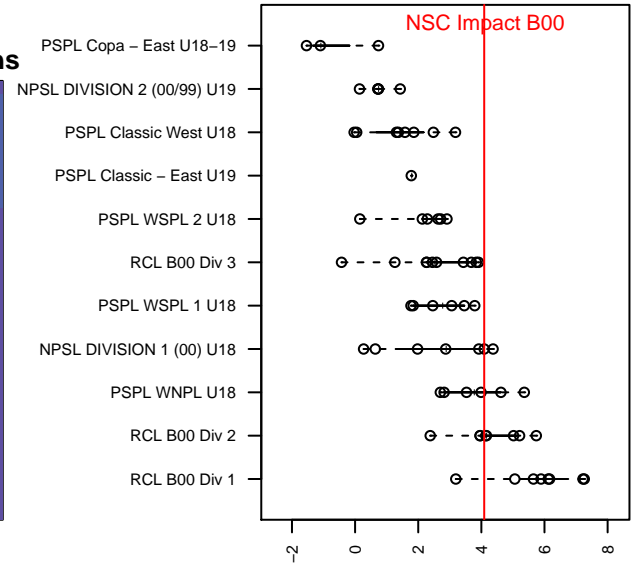

**attack and defense rating
relative to others at age
and all opponents in last 13 months**